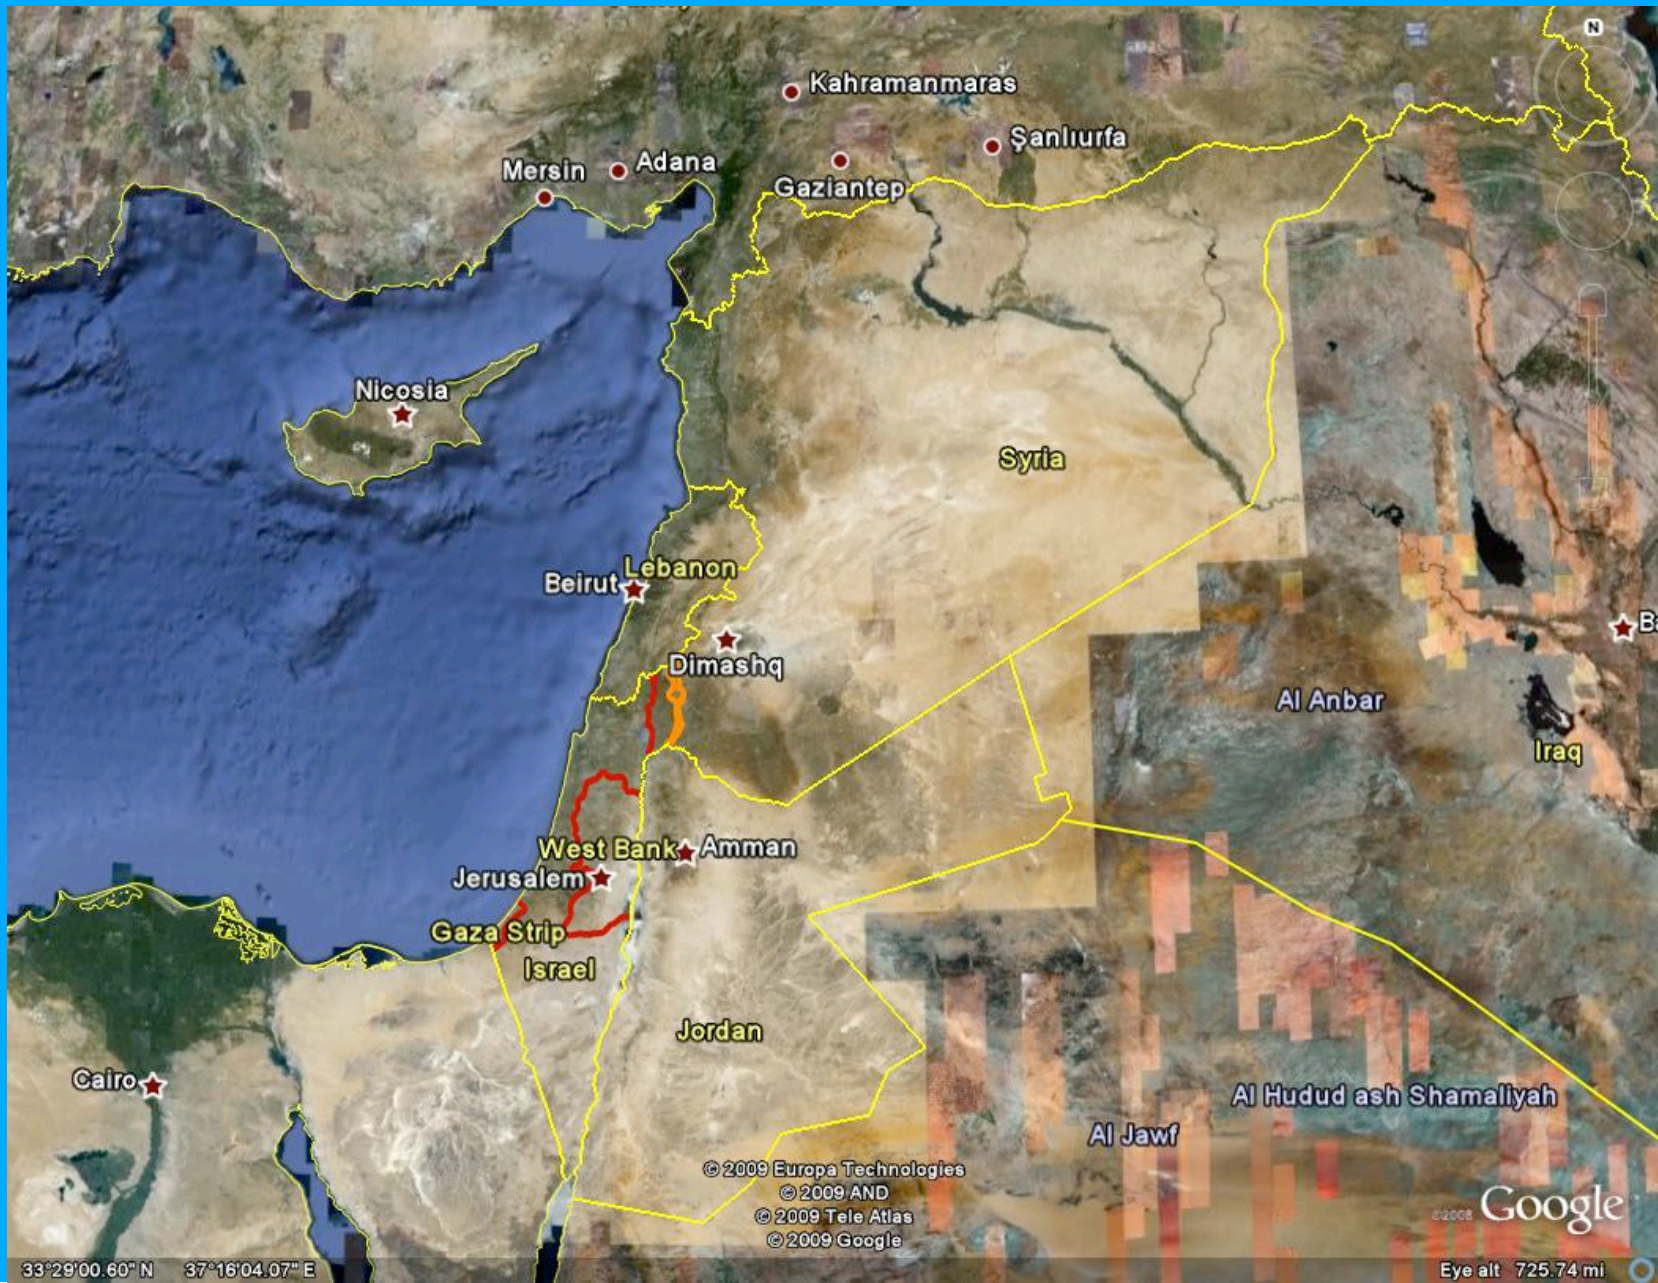

GLOBAL LEADERS 09

Belfast-June 2009

Lebanon in Asia

Map of Lebanon

Basic Country Data

	Lebanon	Middle East and North Africa
Under-5 mortality rate, 2007	29	46
Infant mortality rate (under 1), 2007	26	36
Total population (thousands), 2007	4099	389176
Population (thousands), 2007, under 5	362	44782
Total fertility rate, 2007	2.2	3
GNI per capita (US\$), 2007	5770	3666
Illiteracy rate(%) (Ages 15-24) *	M/F 2.1/5.4	
Primary school net enrolment/ attendance (%), 2000–2007*	82	86
% of children (2000–2007*) who are: exclusively breastfed (<6 months)	27	26
% of children (2000–2007*) who are: breastfed with complementary food (6–9 months)	35	57
% of under-fives (2000–2007*) suffering from: underweight† (NCHS/WHO): moderate ; & severe	4	17
% of households consuming iodized salt: 2000–2007*	92	60

Early Childhood Program approaches

- ECCD services are mostly private
- Little but growing services targeting 0-3
- Curricula tends to stress on numeracy and literacy skills at the expense of the child centered play oriented approach
- Parents favoring this approach
- The child centered are few but access is limited to privileged families
- Activity sheets, chalk and boards are still the primarily learning tools
- In public schools, the picture is still not that promising in terms of overcrowdings, inadequate furniture and insufficient teachers' training